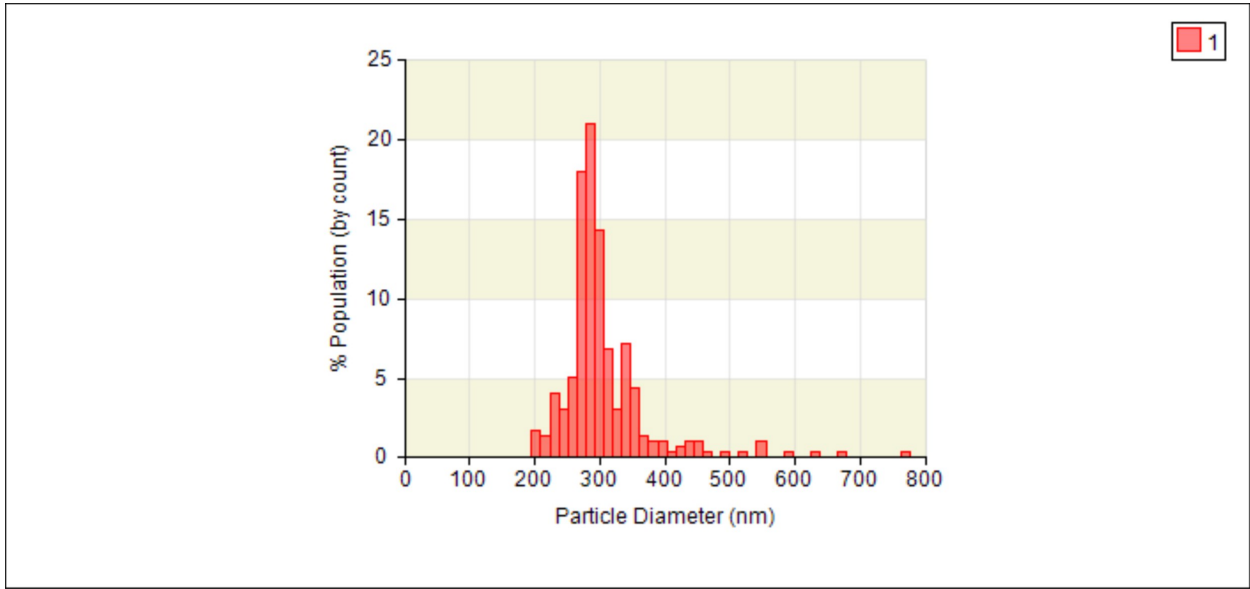

Size Histogram

Baseline Duration vs Size Scatter Plot